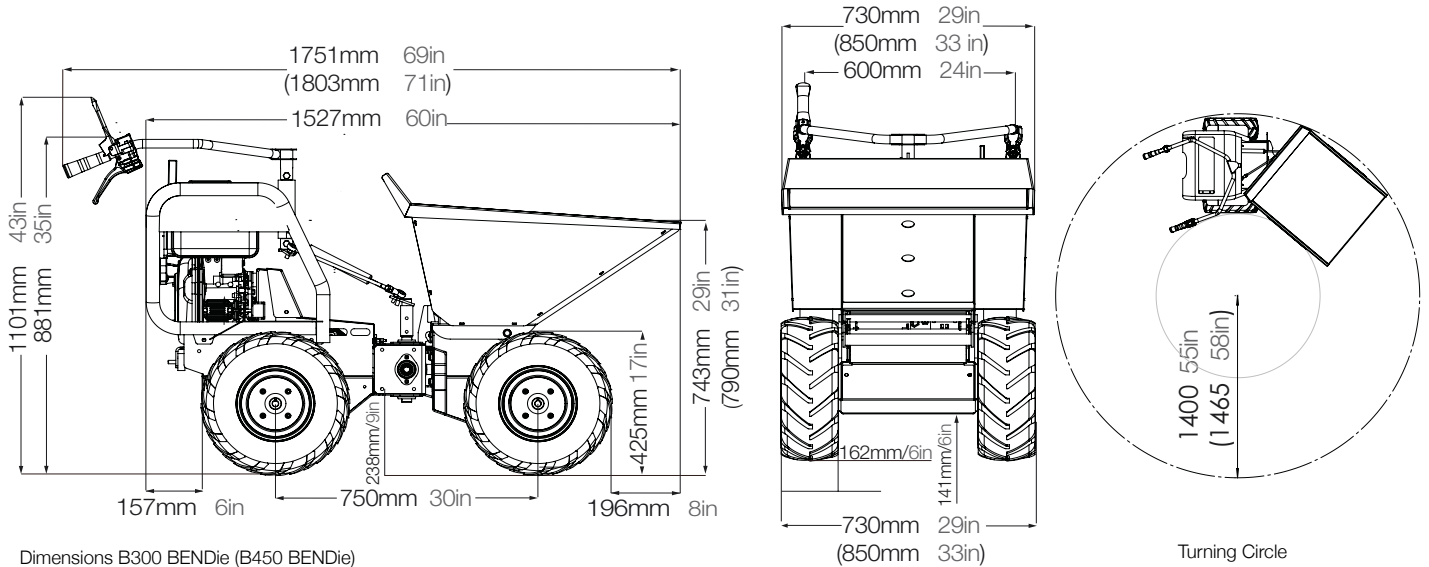

TRUXTA^{4x4} BENDie

Dimensions B300 BENDie (B450 BENDie)

Specifications

B300 BENDie				B450 BENDie			
Model	Petrol TB 300G	Diesel TB 300D	Electric TB 300E	Model	Petrol TB 450G	Diesel TB 450D	Electric TB 450E
Engine/Motor/ Power (kW)/hp	Honda GX 160 (3.6) 4.8	Yanmar L48 (3.5) 4.7	DC Brushless Motor 1000W/24v	Engine/Motor/ Power (kW)/hp	Honda GX 200 (4.1) 5.5	Yanmar L48 (3.5) 4.7	DC Brushless Motor 1300W/24v
Fuel Type	Unleaded Petrol (4 stroke)	Diesel	2 x 12v AGM Batteries	Fuel Type	Unleaded Petrol (4 stroke)	Diesel	2 x 12v AGM Batteries
Fuel Capacity	Litres 3.1	2.5		Fuel Capacity	kg 3.1	2.5	
	Gals 0.682	0.55			Gals 0.682	0.55	
Max Payload (kg)	300kg/660lbs / 7ft ³ / 0.2m ³			Max Payload (kg)	450kg/990lbs 10.6ft ³ / 0.3m ³		
Unladen Weight	kg 170	201	224	Unladen Weight (kg)	180	219	255
	lbs 374	442	493		396	482	561
Working Gradient	25°	25°	25°	Working Gradient	25°	25°	25°
Drive & Controls	Hydrostatic System		24v Motor Gearbox	Drive & Controls	Hydrostatic System		24v Motor Gearbox
Brake System	Hydrostatic brake system with fail-safe dead-man handle			Brake System	Hydrostatic brake system with fail-safe dead-man handle		
Standard Fitment Tyres	Flotation with option for turf tyres			Standard Fitment Tyres	Flotation with option for turf tyres		
Forward Travel	0-4 mph / 6.444 kph		0-3.5 mph / 5.63 kph	Forward Travel	0-4 mph / 6.444 kph		0-3.5 mph / 5.63 kph
Reverse Travel	0-1.5 mph / 2.42 kph		0-1.5 mph 2.42 kph	Reverse Travel	0-1.5 mph / 2.42 kph		0-1.5 mph 2.42 kph
Noise Level (db)	< 96	< 100	< 69	Noise Level	< 96	< 100	< 69
Hand Arm Vibration	3.6 m/s ²	3.8 m/s ²	2.5 m/s ²	Hand Arm Vibration	4.6 m/s ²	3.8 m/s ²	2.5 m/s ²